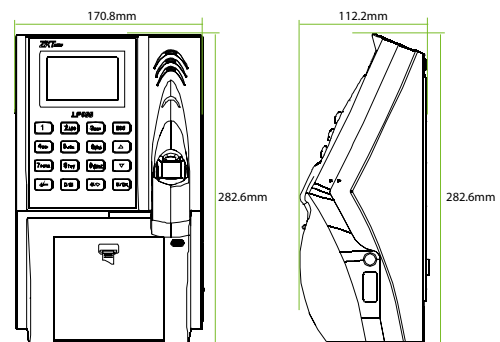

# Specifications

Fingerprint Capacity	3,000 (2500 With Wi-Fi)
ID Card Capacity	10,000 (Optional)
Record Capacity	100,000
User Capacity	10,000
Display	3-inch TFT Screen
Communication	TCP/IP, USB-Host
Standard Functions	Work Code, DST, Scheduled-bell, Self-Service Query, Automatic Status Switch, T9 Input
Optional Functions	ID/Mifare, Wi-Fi, ADMS, Backup Battery
Software	ZKTime 5.0
Power Supply	DC12V 3A
Verification Speed	≤0.5 Sec.
Operating Temp.	0°C ~ 45°C
Operating Humidity	20% ~ 80%
Dimension	170.8×282.6×112.2 mm (Length×Width×Thickness)
Net Weight	1110 G

## Dimensions (mm)