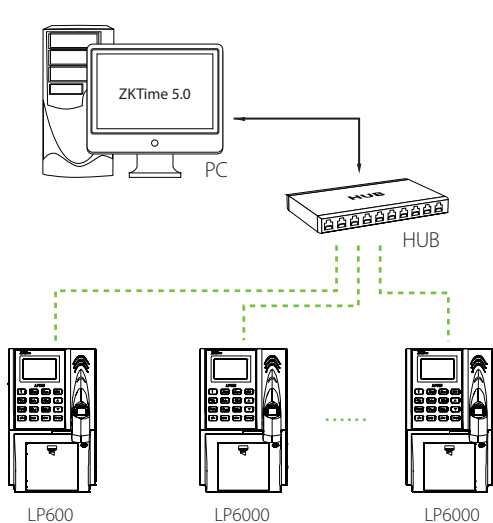

Specifications

Fingerprint Capacity	3,000 (2500 With Wi-Fi)
ID Card Capacity	10,000 (Optional)
Record Capacity	100,000
User Capacity	10,000
Display	3-inch TFT Screen
Communication	TCP/IP, USB-Host
Standard Functions	Work Code, DST, Scheduled-bell, Self-Service Query, Automatic Status Switch, T9 Input
Optional Functions	ID/Mifare, Wi-Fi, ADMS, Backup Battery
Software	ZKTime 5.0
Power Supply	DC12V 3A
Verification Speed	≤0.5 Sec.
Operating Temp.	0°C ~ 45°C
Operating Humidity	20% ~ 80%
Dimension	170.8×282.6×112.2 mm (Length×Width×Thickness)
Net Weight	1110 G

Configuration